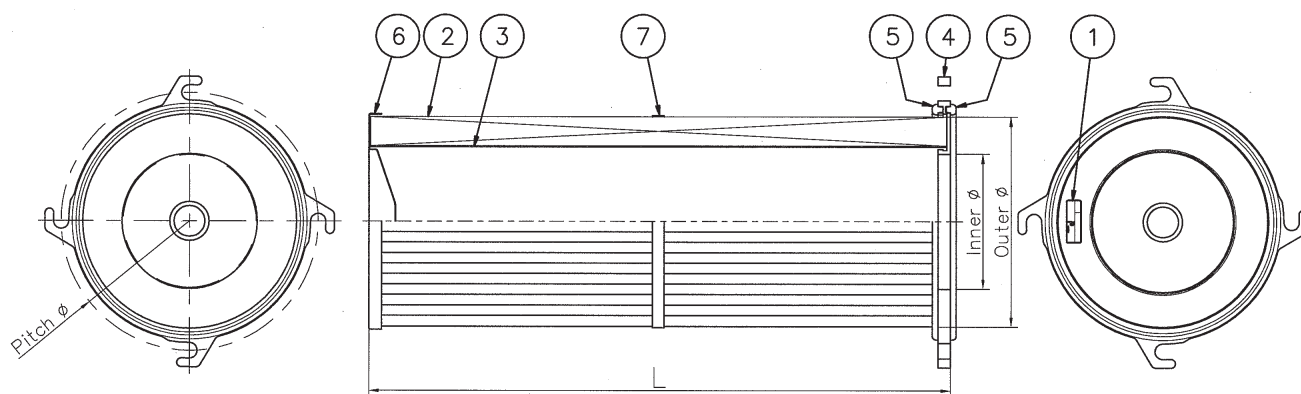

Replacement Elements Cartridges

Series 218

Quick Fix 4 top flange
Closed bottom

SPECIFICATIONS

| Number | Description |
|--------|-------------------------|
| 1 | Marking |
| 2 | Media pack |
| 3 | Inner liner |
| 4 | Top end cap - quick fix |
| 5 | Gasket (top and bottom) |
| 6 | Bottom end-cap closed |
| 7 | Outer strap |

| Symbol | Dimension |
|-----------|----------------------|
| L | 600 - 1000 - 1200 mm |
| Inner DIA | 144 mm |
| Outer DIA | 218 mm |
| Pitch | 267 mm |

Available media qualities:

- Ultra-Web® SB
- Ultra-Web® SB Anti-Static
- BonDura™
- BonDura™ Anti-Static